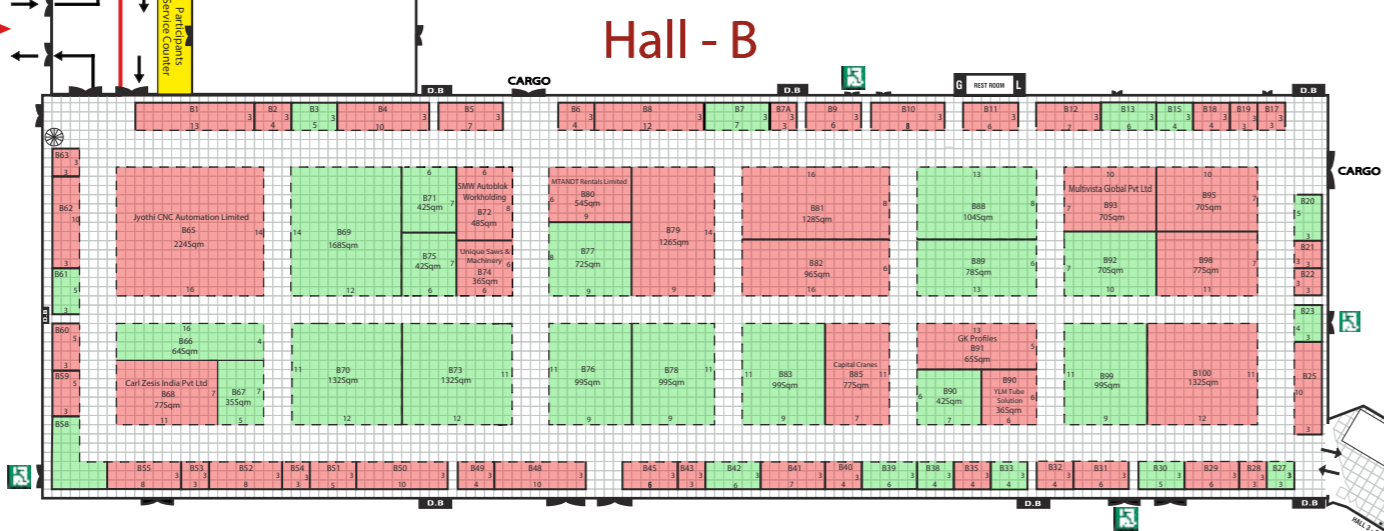

FLOOR PLAN

An AIEMA Initiative
19 - 23 June 2025
 Chennai Trade Centre, Chennai, India

Title Sponsor

Theme
Beyond Smart Manufacturing

ENTRY

Hall - B

Hall - C

Fine Dining

Technical Sessions

ENTRY

Hall - D

Hall - E

Hall - F

Hall - G

NEW RCC HALLS
 Ground Floor

ENTRY

Multi Level
 Car Parking

Hall - H

Convention Hall

Conference Rooms

NEW RCC HALLS
 First Floor

Multi Level
 Car Parking

ORGANISED BY

- i) Hall A,B,D,E,F and G: Heavy Machinery
- ii) Hall C: Technical Sessions
- iii) Hall H: Light Weight Machinery (Upto 1T)