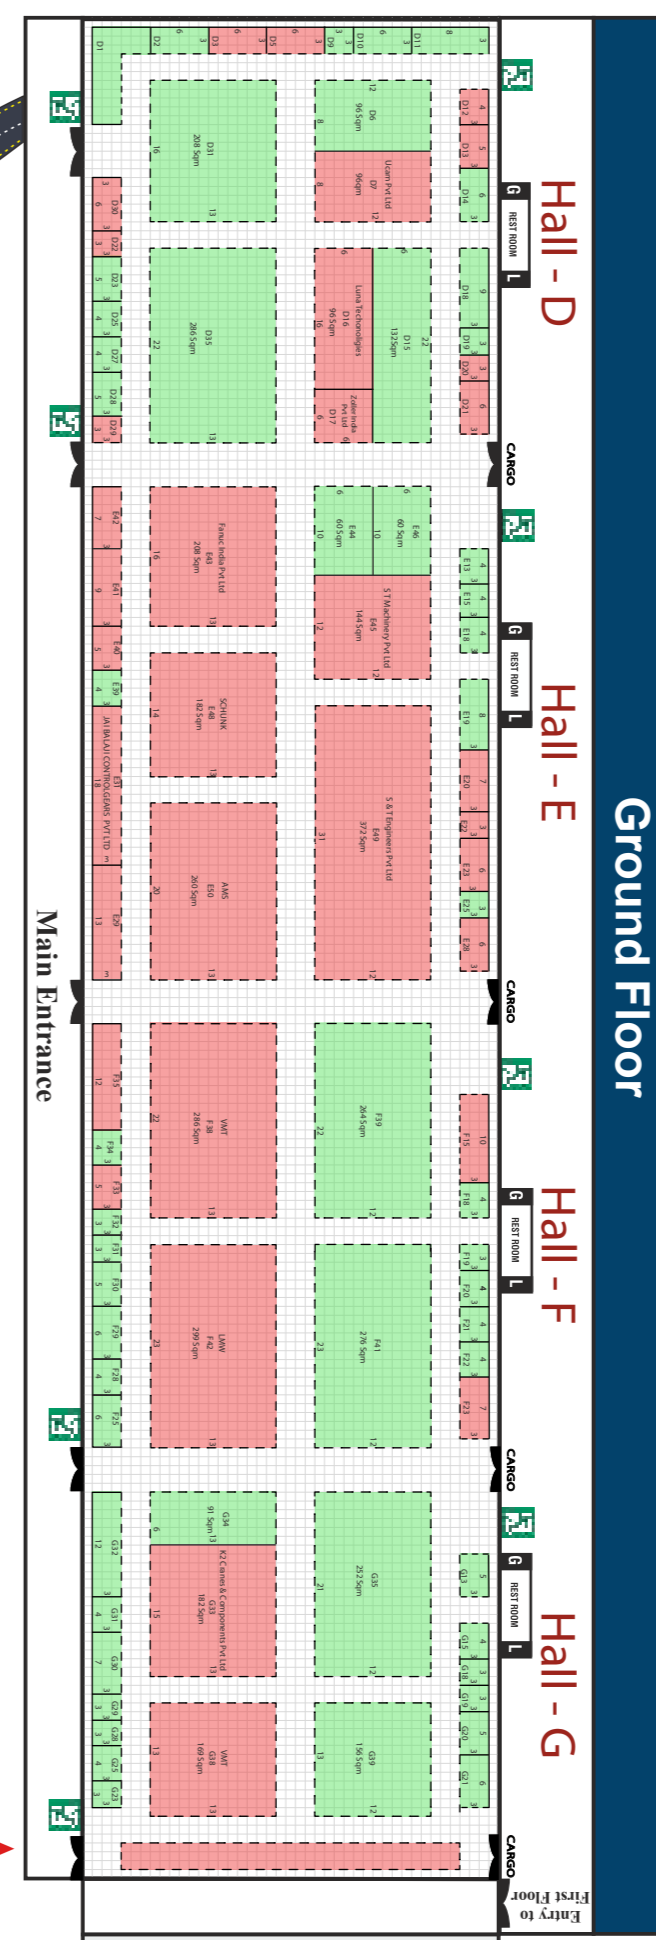

FLOOR PLAN

An AIEMA Initiative
19 - 23 June 2025
 Chennai Trade Centre, Chennai, India

Title Sponsor

Theme
Beyond Smart Manufacturing

ENTRY

Hall - B

Hall - C

Fine Dining

Technical Sessions

ENTRY

Hall - D

Hall - E

Hall - F

Hall - G

NEW RCC HALLS
 Ground Floor

ENTRY

Multi Level
 Car Parking

Hall - H

Convention Hall

Conference Rooms

NEW RCC HALLS
 First Floor

Multi Level
 Car Parking

ORGANISED BY

- i) Hall A,B,D,E,F and G: Heavy Machinery
- ii) Hall C: Technical Sessions
- iii) Hall H: Light Weight Machinery (Upto 1T)