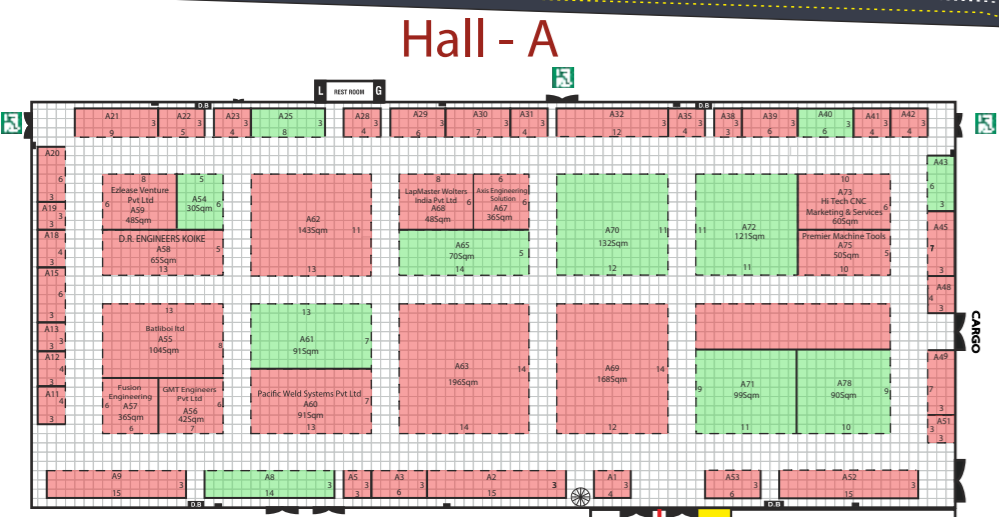

FLOOR PLAN

An AIEMA Initiative
19 - 23 June 2025
 Chennai Trade Centre, Chennai, India

Title Sponsor

Theme
Beyond Smart Manufacturing

ENTRY

Hall - B

Hall - C

Fine Dining

Technical Sessions

ENTRY

Hall - D

Hall - E

Hall - F

Hall - G

NEW RCC HALLS
 Ground Floor

ENTRY

Multi Level
 Car Parking

Hall - H

Convention Hall

Conference Rooms

NEW RCC HALLS
 First Floor

Multi Level
 Car Parking

ORGANISED BY

- i) Hall A,B,D,E,F and G: Heavy Machinery
- ii) Hall C: Technical Sessions
- iii) Hall H: Light Weight Machinery (Upto 1T)