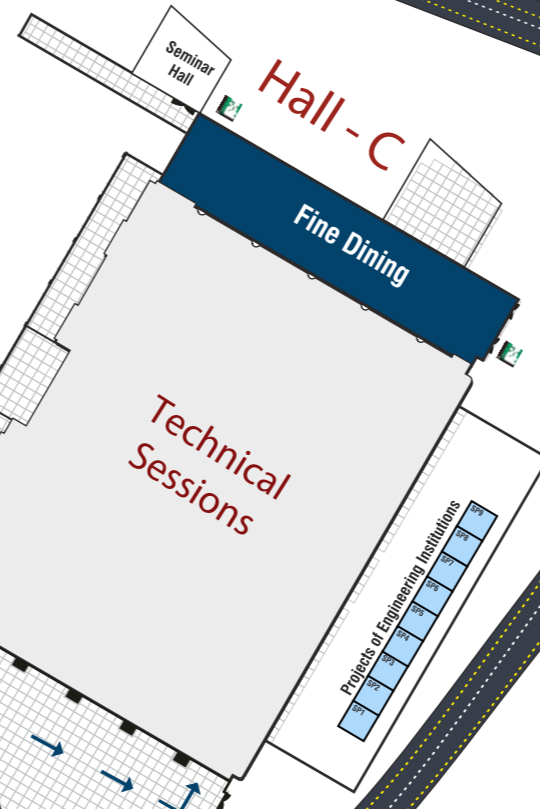

FLOOR PLAN

An AIEMA Initiative
19 - 23 June 2025
 Chennai Trade Centre, Chennai, India

Title Sponsor

Theme
Beyond Smart Manufacturing

ENTRY

Hall - B

Hall - C

Fine Dining

Technical Sessions

ENTRY

Hall - D

Hall - E

Hall - F

Hall - G

NEW RCC HALLS
 Ground Floor

ENTRY

Multi Level
 Car Parking

Hall - H

Convention Hall

Conference Rooms

NEW RCC HALLS
 First Floor

Multi Level
 Car Parking

ORGANISED BY

- i) Hall A,B,D,E,F and G: Heavy Machinery
- ii) Hall C: Technical Sessions
- iii) Hall H: Light Weight Machinery (Upto 1T)

ME - MATERIAL ENTRANCE

Mount Pommalle Road