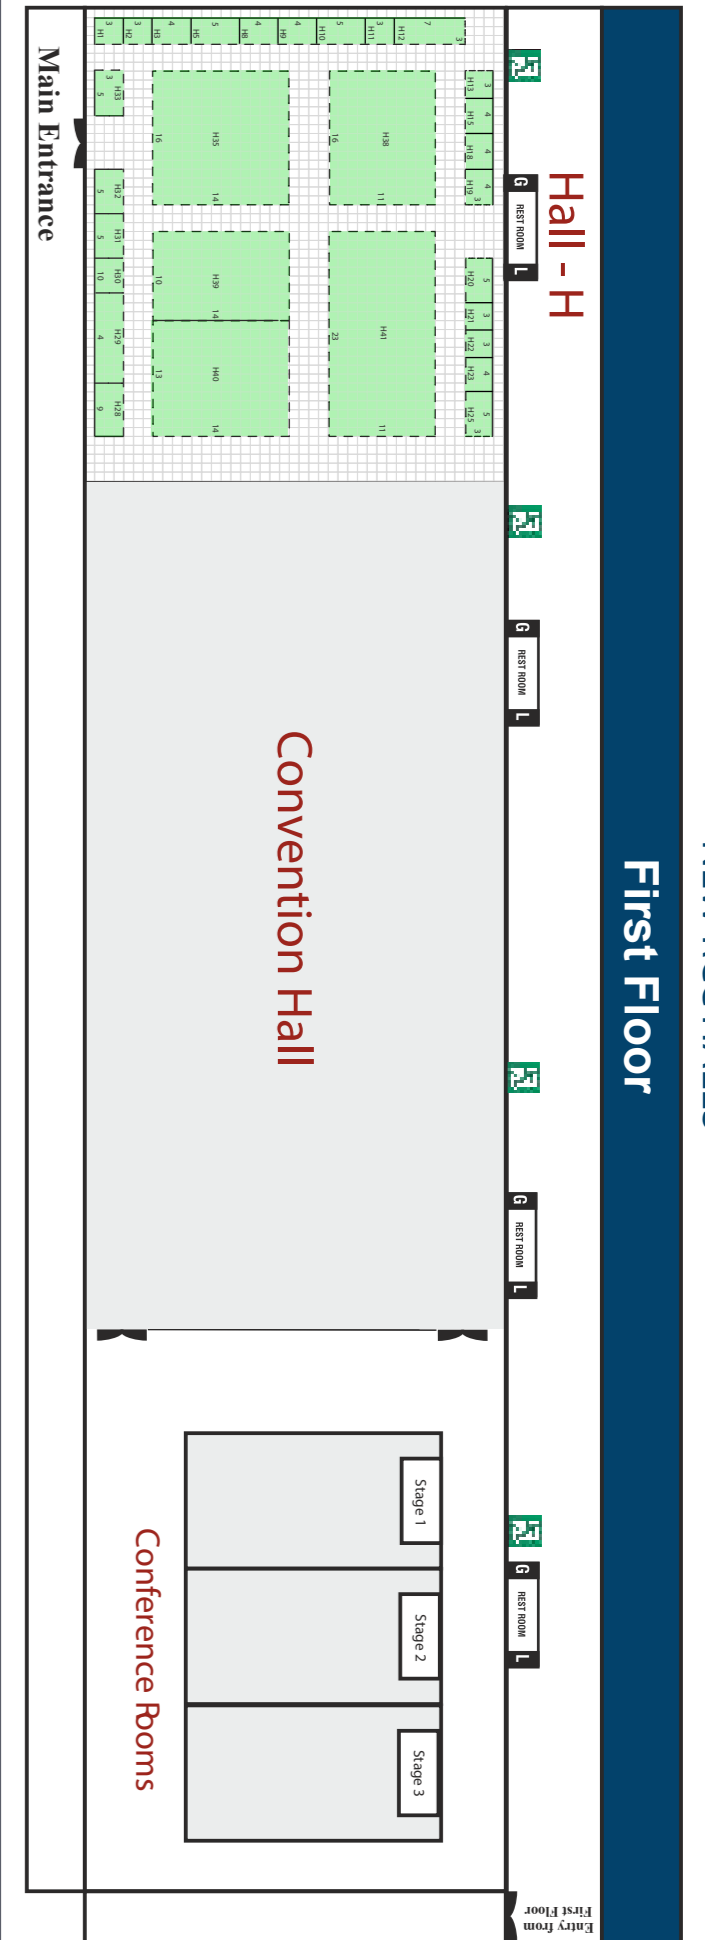

FLOOR PLAN

An AIEMA Initiative
19 - 23 June 2025
 Chennai Trade Centre, Chennai, India

Title Sponsor

Theme
Beyond Smart Manufacturing

ENTRY

Hall - B

Hall - C

Fine Dining

Technical Sessions

ENTRY

Hall - D

Hall - E

Hall - F

Hall - G

NEW RCC HALLS
 Ground Floor

ENTRY

Multi Level
 Car Parking

Hall - H

Convention Hall

Conference Rooms

NEW RCC HALLS
 First Floor

Multi Level
 Car Parking

ORGANISED BY

- i) Hall A,B,D,E,F and G: Heavy Machinery
- ii) Hall C: Technical Sessions
- iii) Hall H: Light Weight Machinery (Upto 1T)

ME - MATERIAL ENTRANCE

Mount Pommalle Road